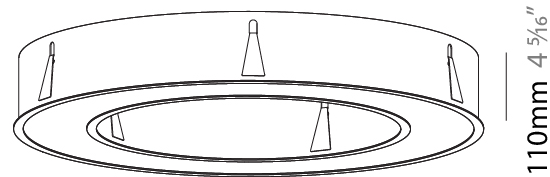

GENERAL

Series: Glorious
 Subseries: Glorious
 Brand: Prolicht
 Division: Architectural
 Mounting Type: Recessed
 Mounting Location: Ceiling
 Subcategory: Ambient

PHYSICAL

Shape: Round
 Diameter (mm): 970
 Diameter (in): 38 ³/₁₆
 Height (mm): 110
 Height (in): 4 ⁵/₁₆
 Min. Recessing Depth (mm): 120
 Min. Recessing Depth (in): 4 ³/₄
 Light Distribution: Direct
 Weight (kg): 11.164
 Weight (lbs): 24.61
 Diffuser: PMMA - Opal or Micro-Prism
 Fixture Finish: SSR / BKV / CWI / CRY / HAB / UFT / ITA / RUA / FTG / MYG / LOD / PUS / FRO / FUP / KIA / POP / BLS / SPG / MEY / GOH / GUM / CHC / COM / ABZ / JAG / OBR / MOS / ROR
 Fixture Material: Aluminum
 Cut-out Measurements: 960mm / 37 13/16" x 640mm / 25 3/16"

PROJECT	
TYPE	
SPECIFIER	
QUANTITY	
DATE	

110mm 4 ⁵/₁₆"

Ø 628mm 24 ³/₄"

Ø 970mm 38 ³/₁₆ "

960mm x 640mm
 37 ¹³/₁₆" x 25 ³/₁₆"

120mm
 4 ³/₄"

10 - 15mm
 3 ¹/₈" - 9 ¹/₁₆"

A37505-