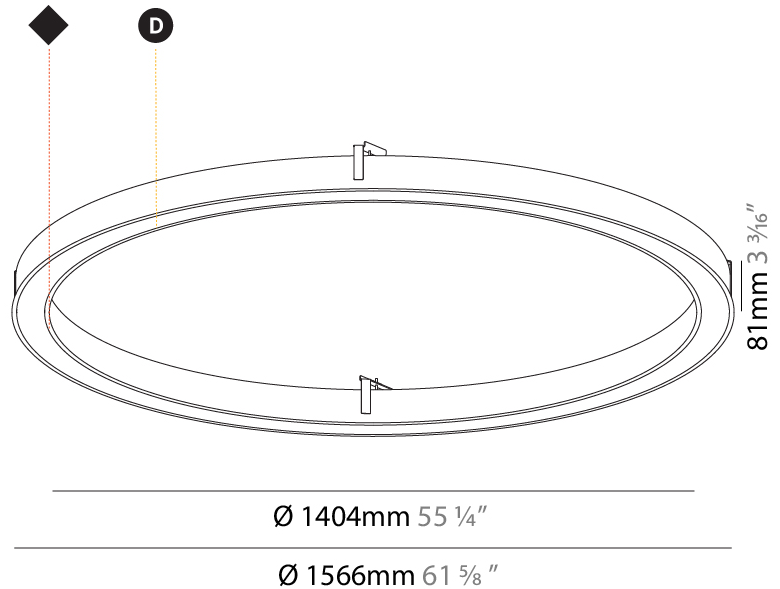

GENERAL

Series: Glorious
Subseries: Glorious Slim
Brand: Prolicht
Division: Architectural
Mounting Type: Recessed
Mounting Location: Ceiling
Subcategory: Ambient

PHYSICAL

Shape: Round
Diameter (mm): 1566
Diameter (in): 61 ⁵/₈
Height (mm): 81
Height (in): 3 ³/₁₆
Min. Recessing Depth (mm): 120
Min. Recessing Depth (in): 4 ³/₄
Light Distribution: Direct
Weight (kg): 14.042
Weight (lbs): 30.96
Diffuser: PMMA - Opal or Micro-Prism
Fixture Finish: SSR / BKV / CWI / CRY / HAB / UFT / ITA / RUA / FTG / MYG / LOD / PUS / FRO / FUP / KIA / POP / BLS / SPG / MEY / GOH / GUM / CHC / COM / ABZ / JAG / OBR / MOS / ROR
Fixture Material: Aluminum

ELECTRICAL

Lamp Type: LED (Zhaga Standard)
Input Wattage (W): 112
Total Output Wattage (W): 96
Dimming: Tri-Mode (Non-Dimming and Phase Dimming (120Vac only) and 0-10V Dimming)
Driver Included: Yes
Driver Location: Integrated
Driver Type: Constant Current - Universal
Driver Class: Class 2
Input Voltage (V): 120 - 277
Constant Current (MA): 350

LED

Color Temperature (°K): 3000 / 3500 / 4000
Max. Delivered Lumen (lm): 13580 / 13857 / 14140
CRI: >80 CRI
Efficiency (%): 0.884
Lamp Life (hrs): 50000

OPTICAL

RATINGS AND CERTIFICATIONS

Certified By: Certified for North American Standards
IP rating: IP20

1557mm x 1413mm
61 ⁵/₁₆" x 55 ⁵/₁₆"

120mm
4 ³/₄"

10 - 30mm
3/₈" - 1 ³/₁₆"