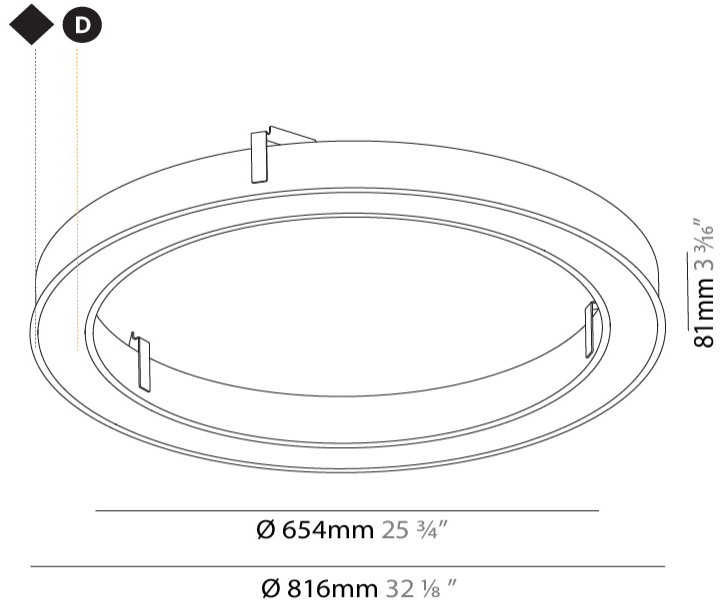

GENERAL

Series: Glorious
Subseries: Glorious Slim
Brand: Prolight
Division: Architectural
Mounting Type: Recessed
Mounting Location: Ceiling
Subcategory: Ambient

PHYSICAL

Shape: Round
Diameter (mm): 816
Diameter (in): 32 1/8
Height (mm): 81
Height (in): 3 3/16
Min. Recessing Depth (mm): 120
Min. Recessing Depth (in): 4 3/4
Light Distribution: Direct
Weight (kg): 6.755
Weight (lbs): 14.89
Diffuser: PMMA - Opal or Micro-Prism
Fixture Finish: SSR / BKV / CWI / CRY / HAB / UFT / ITA / RUA / FTG / MYG / LOD / PUS / FRO / FUP / KIA / POP / BLS / SPG / MEY / GOH / GUM / CHC / COM / ABZ / JAG / OBR / MOS / ROR
Fixture Material: Aluminum
Cut-out Measurements: 807mm / 31 3/4" x 663mm / 26 1/8"

807mm x 663mm
31 3/4" x 26 1/8"

120mm
4 3/4"

10 - 30mm
3/8" - 1 1/8"

GLORIOUS SLIM RECESSED

A35443-

base number LED Dimming Color Temperature Finishes (Diamond) Diffuser Options

- To build a product code in our configurator select the specify button on the base model # product page
- To build a manual product code on this datasheet choose from the options listed below in blue font and add the suffix to the base model #